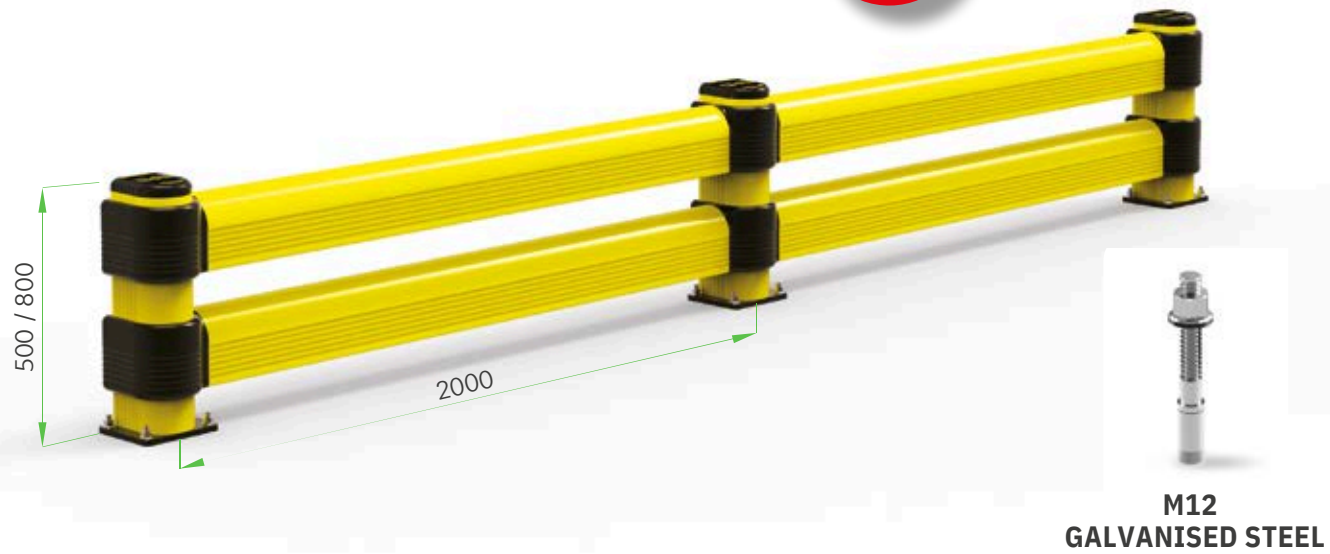

LINK LM

DIFFERENT SIZES ON REQUEST

LINK SINGLE

DIFFERENT SIZES ON REQUEST

LINK LM 500 800

Equipped with accessories

Packing Colour **unpacked on pallet**
B M

LINK SINGLE 500 800

Equipped with accessories

Packing Colour **unpacked on pallet**
B M

LINK LM CORNER

External Corners available

Equipped with accessories

Packing Colour **unpacked on pallet**
B M

LINK SINGLE CORNER

External Corners available

Equipped with accessories

Packing Colour **unpacked on pallet**
B M