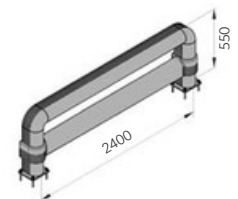

DIFFERENT SIZES ON REQUEST

FAST AND EASY TO INSTALL

M12 GALVANISED STEEL

FE 150 REF 1100x550

Length **1.100 mm**
Packing **unpacked on pallet**
Colour **B M**

Equipped with accessories

FE 150 REF 2400x550

Length **2.400 mm**
Packing **unpacked on pallet**
Colour **B M**

Equipped with accessories

FENCE LINK

DIFFERENT SIZES ON REQUEST

FAST AND EASY TO INSTALL

M12 GALVANISED STEEL

FE LINK 1100x550

Length **1.100 mm**
Packing **unpacked on pallet**
Colour **B M**

Equipped with accessories

FE LINK 2400x550

Length **2.400 mm**
Packing **unpacked on pallet**
Colour **B M**

Equipped with accessories