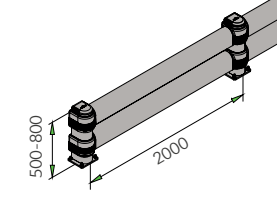

LINK SINGLE

DIFFERENT SIZES ON REQUEST

LINK SINGLE RACK END
1100x500
1100x800
2400x500
2400x800

Length Packing Colour
1.100 / 2.400 mm unpacked on pallet
B M

LINK SINGLE 2000x500 MODUL AR
LINK SINGLE 2000x800 MODUL AR

Packing Colour
unpacked on pallet
B M

LINK LM

DIFFERENT SIZES ON REQUEST

LINK LM RACK END
1100x500
1100x800
2400x500
2400x800

Length Packing Colour
1.100 / 2.400 mm unpacked on pallet
B M

LINK LM 2000x500 MODULAR
LINK LM 2000x800 MODULAR

Packing Colour
unpacked on pallet
B M