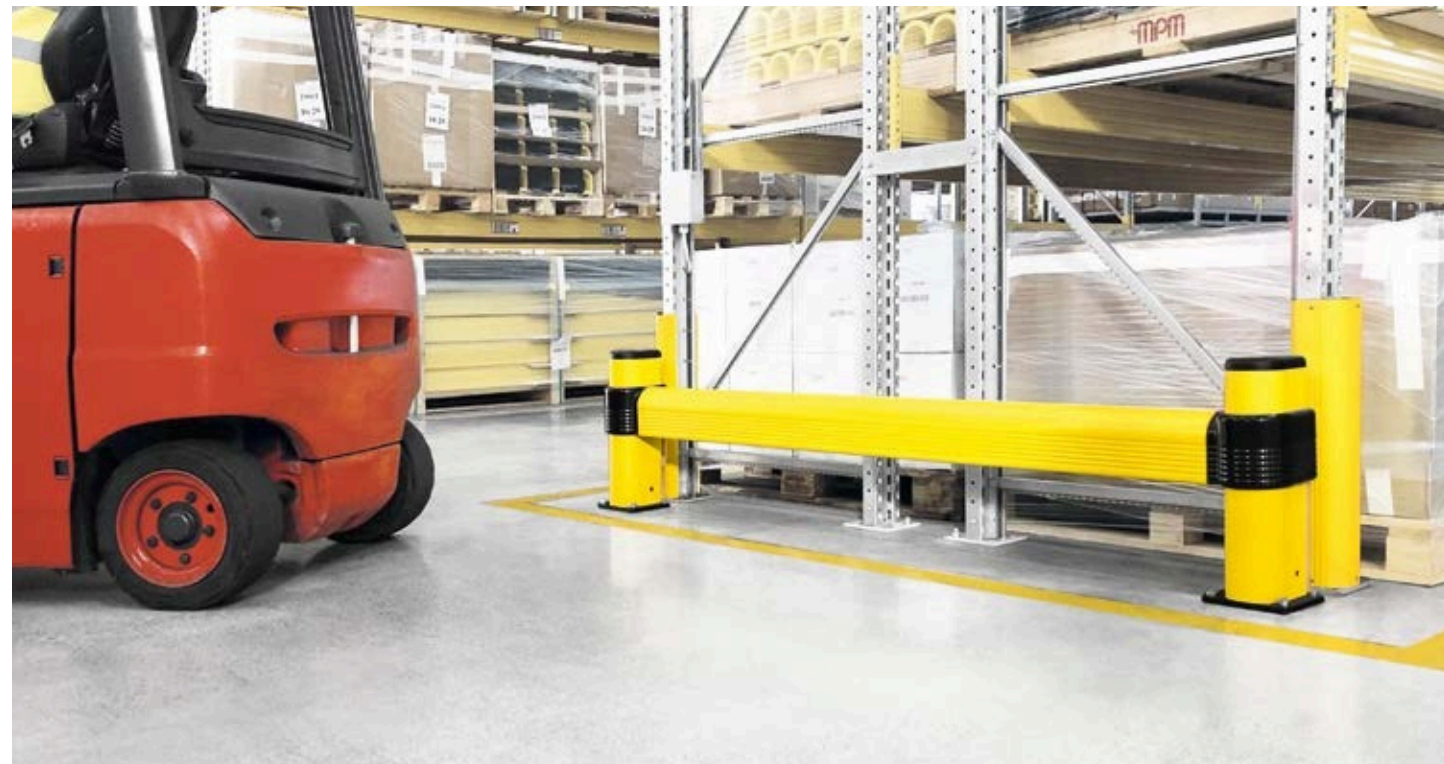

LINK SINGLE

DIFFERENT SIZES ON REQUEST

LINK SINGLE RACK END
1100x500
1100x800
2400x500
2400x800

Length Packing Colour
1.100 / 2.400 mm unpacked on pallet
B M

LINK SINGLE 2000x500 MODUL AR
LINK SINGLE 2000x800 MODUL AR

Packing Colour
unpacked on pallet
B M

LINK LM

DIFFERENT SIZES ON REQUEST

LINK LM RACK END
1100x500
1100x800
2400x500
2400x800

Length Packing Colour
1.100 / 2.400 mm unpacked on pallet
B M

LINK LM 2000x500 MODULAR
LINK LM 2000x800 MODULAR

Packing Colour
unpacked on pallet
B M