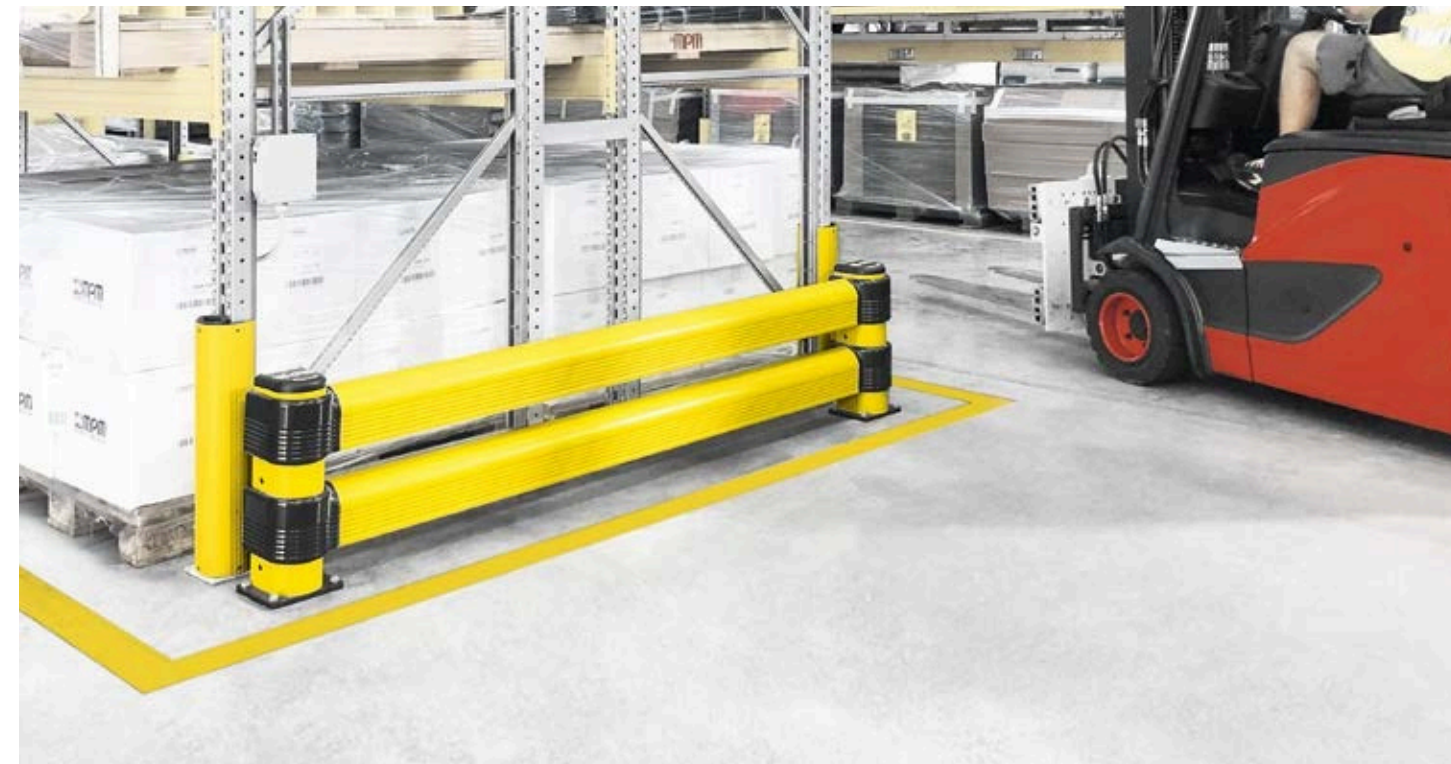

LINK LM RACK END
1100x500
1100x800
2400x500
2400x800

Length Packing Colour
1.100 / 2.400 mm unpacked on pallet
B M

LINK LM 2000x500 MODULAR
LINK LM 2000x800 MODULAR

Packing Colour
unpacked on pallet
B M