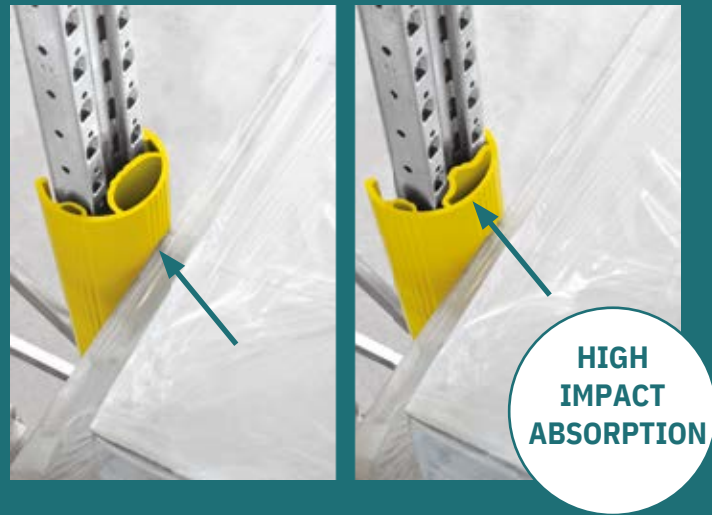

01 RACK PROTECTION

OUR PROFILES FIT ALL RACKS

- ▶ One big central shock absorber in soft material to absorb front impacts.
- ▶ Two side shock absorbers in soft material to absorb impact during pallet placement on the rack.
- ▶ Tested and certified to EN 15512
- ▶ Reduced dimensions to keep manoeuvring spaces clear.
- ▶ Interlocking system with practical Click-fit tools
- ▶ Rigid outer cladding, scratch-resistant and easy to clean.

Full range of techno polymer profiles for protection of warehouse racks.

RPS / RPM / RPL

EASY TO INSTALL

THE ONLY ONE WITH TRIPLE SHOCK ABSORBER

CUSTOMIZED SOLUTIONS TO FIT ALL UPRIGHTS

	RPS 600 Small <i>Available also size 400</i>		Packing Packing Colour	6 pz / box 115 pz / big parcel M	
	RPM 600 Medium <i>Available also size 400</i>		Packing Packing Colour	4 pz / box 80 pz / big parcel M	
	RPL 600 Large <i>Available also size 400</i>		Packing Packing Colour	2 pz / box 52 pz / big parcel M	
	RPL XL 600 Extra Large <i>Available also size 400</i>		Packing Colour	to be defined M	
	RP CLICK		Packing	2 pz / box	

RACK CORNER

ANTISHOCK MATERIAL INSIDE

FAST AND EASY TO INSTALL

RACK CORNER

Packing Colour **M** to be defined

Equipped with accessories

SM

LIGHT LOAD / FOR HANDPALLET TRUCKS