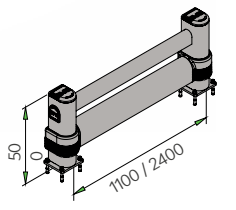

Rack end Barriers

LM

DIFFERENT SIZES ON REQUEST

FAST AND EASY TO INSTALL

Length Packing Colour
1.100 / 2.400 mm unpacked on pallet
B M

Equipped with accessories

Packing Colour
unpacked on pallet
B M

Equipped with accessories

Rack end Barriers

LM/1 LINK

DIFFERENT SIZES ON REQUEST

Length Packing Colour
1.100 / 2.400 mm unpacked on pallet
B M

Equipped with accessories

Packing Colour
unpacked on pallet
B M

Equipped with accessories