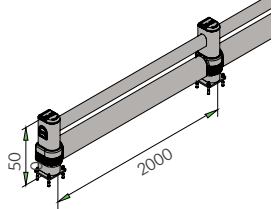

Rack end Barriers

LM

DIFFERENT SIZES ON REQUEST

FAST AND EASY TO INSTALL

Length Packing Colour
1.100 / 2.400 mm unpacked on pallet
B M

Equipped with accessories

Packing Colour
unpacked on pallet
B M

Equipped with accessories

Rack end Barriers

LM/1 LINK

DIFFERENT SIZES ON REQUEST

Length Packing Colour
1.100 / 2.400 mm unpacked on pallet
B M

Equipped with accessories

Packing Colour
unpacked on pallet
B M

Equipped with accessories