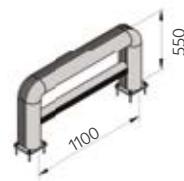

DIFFERENT SIZES ON REQUEST

FAST AND EASY TO INSTALL

M12 GALVANISED STEEL

FE 150 REF 1100x550

Length **1.100 mm**
Packing **unpacked on pallet**
Colour **B M**

Equipped with accessories

FE 150 REF 2400x550

Length **2.400 mm**
Packing **unpacked on pallet**
Colour **B M**

Equipped with accessories

FENCE LINK

DIFFERENT SIZES ON REQUEST

FAST AND EASY TO INSTALL

M12 GALVANISED STEEL

FE LINK 1100x550

Length **1.100 mm**
Packing **unpacked on pallet**
Colour **B M**

Equipped with accessories