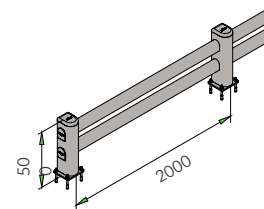

Rack end Barriers

LM

DIFFERENT SIZES ON REQUEST

FAST AND EASY TO INSTALL

Length Packing Colour
1.100 / 2.400 mm unpacked on pallet
B M

Equipped with accessories

Packing Colour
unpacked on pallet
B M

Equipped with accessories

Rack end Barriers

LM/1 LINK

DIFFERENT SIZES ON REQUEST

Length Packing Colour
1.100 / 2.400 mm unpacked on pallet
B M

Equipped with accessories

Packing Colour
unpacked on pallet
B M

Equipped with accessories