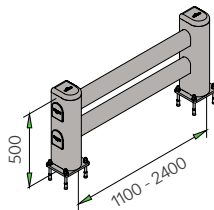

Equipped with accessories

Rack end Barriers

LM

DIFFERENT SIZES ON REQUEST

FAST AND EASY TO INSTALL

M12 GALVANISED STEEL

LM RACK END
1100x500 2400x500

Length Packing Colour
1.100 / 2.400 mm unpacked on pallet
B M