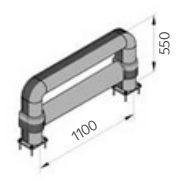

DIFFERENT SIZES ON REQUEST

FAST AND EASY TO INSTALL

M12 GALVANISED STEEL

FE 150 REF 1100x550

Length **1.100 mm**
Packing **unpacked on pallet**
Colour **B M**

Equipped with accessories

FE 150 REF 2400x550

Length **2.400 mm**
Packing **unpacked on pallet**
Colour **B M**

Equipped with accessories

FENCE LINK

DIFFERENT SIZES ON REQUEST

FAST AND EASY TO INSTALL

M12 GALVANISED STEEL

FE LINK 1100x550

Length **1.100 mm**
Packing **unpacked on pallet**
Colour **B M**

Equipped with accessories

FE LINK 2400x550

Length **2.400 mm**
Packing **unpacked on pallet**
Colour **B M**

Equipped with accessories