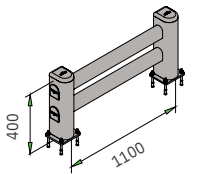

RACK CORNER

ANTISHOCK MATERIAL INSIDE

FAST AND EASY TO INSTALL

Packing Colour **M** to be defined

Equipped with accessories

SM

LIGHT LOAD / FOR HANDPALLET TRUCKS

DIFFERENT SIZES ON REQUEST

FAST AND EASY TO INSTALL

Length **1.100**
Packing **unpacked on pallet**
Colour **B M**

Equipped with accessories

Packing **unpacked on pallet**
Colour **B M**

Equipped with accessories