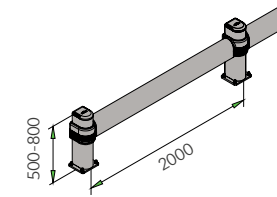

LINK SINGLE

DIFFERENT SIZES ON REQUEST

M12 GALVANISED STEEL

LINK SINGLE RACK END
1100x500
1100x800
2400x500
2400x800

Length Packing Colour
1.100 / 2.400 mm unpacked on pallet
B M

LINK SINGLE 2000x500 MODUL AR
LINK SINGLE 2000x800 MODUL AR

Packing Colour
unpacked on pallet
B M

LINK LM

DIFFERENT SIZES ON REQUEST

M12 GALVANISED STEEL

LINK LM RACK END
1100x500
1100x800
2400x500
2400x800

Length Packing Colour
1.100 / 2.400 mm unpacked on pallet
B M