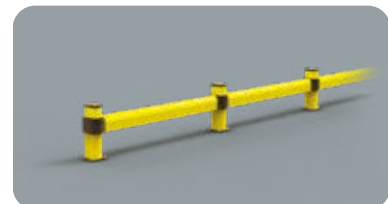

LINK SINGLE

DIFFERENT SIZES ON REQUEST

M12 GALVANISED STEEL

LINK SINGLE RACK END
1100x500
1100x800
2400x500
2400x800

Length Packing Colour
1.100 / 2.400 mm unpacked on pallet
B M

LINK SINGLE 2000x500 MODUL AR
LINK SINGLE 2000x800 MODUL AR

Packing Colour
unpacked on pallet
B M

LINK LM

DIFFERENT SIZES ON REQUEST

M12 GALVANISED STEEL

LINK LM RACK END
1100x500
1100x800
2400x500
2400x800

Length Packing Colour
1.100 / 2.400 mm unpacked on pallet
B M