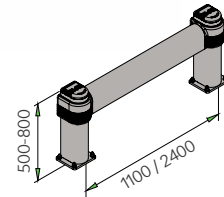

LINK SINGLE

DIFFERENT SIZES ON REQUEST

M12 GALVANISED STEEL

LINK SINGLE RACK END
1100x500
1100x800
2400x500
2400x800

Length Packing Colour
1.100 / 2.400 mm unpacked on pallet
B M

LINK SINGLE 2000x500 MODUL AR
LINK SINGLE 2000x800 MODUL AR

Packing Colour
unpacked on pallet
B M

LINK LM

DIFFERENT SIZES ON REQUEST

M12 GALVANISED STEEL

LINK LM RACK END
1100x500
1100x800
2400x500
2400x800

Length Packing Colour
1.100 / 2.400 mm unpacked on pallet
B M