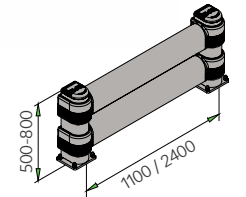

LINK SINGLE

DIFFERENT SIZES ON REQUEST

M12 GALVANISED STEEL

LINK SINGLE RACK END
1100x500
1100x800
2400x500
2400x800

Length Packing Colour
1.100 / 2.400 mm unpacked on pallet
B M

LINK SINGLE 2000x500 MODUL AR
LINK SINGLE 2000x800 MODUL AR

Packing Colour
unpacked on pallet
B M

LINK LM

DIFFERENT SIZES ON REQUEST

M12 GALVANISED STEEL

LINK LM RACK END
1100x500
1100x800
2400x500
2400x800

Length Packing Colour
1.100 / 2.400 mm unpacked on pallet
B M

LINK LM 2000x500 MODULAR
LINK LM 2000x800 MODULAR

Packing Colour
unpacked on pallet
B M

FENCE 90

DIFFERENT SIZES ON REQUEST

FAST AND EASY TO INSTALL

M12 GALVANISED STEEL

FE 90 1100x400

Length Packing Colour
 1.100 mm unpacked on pallet
 B M