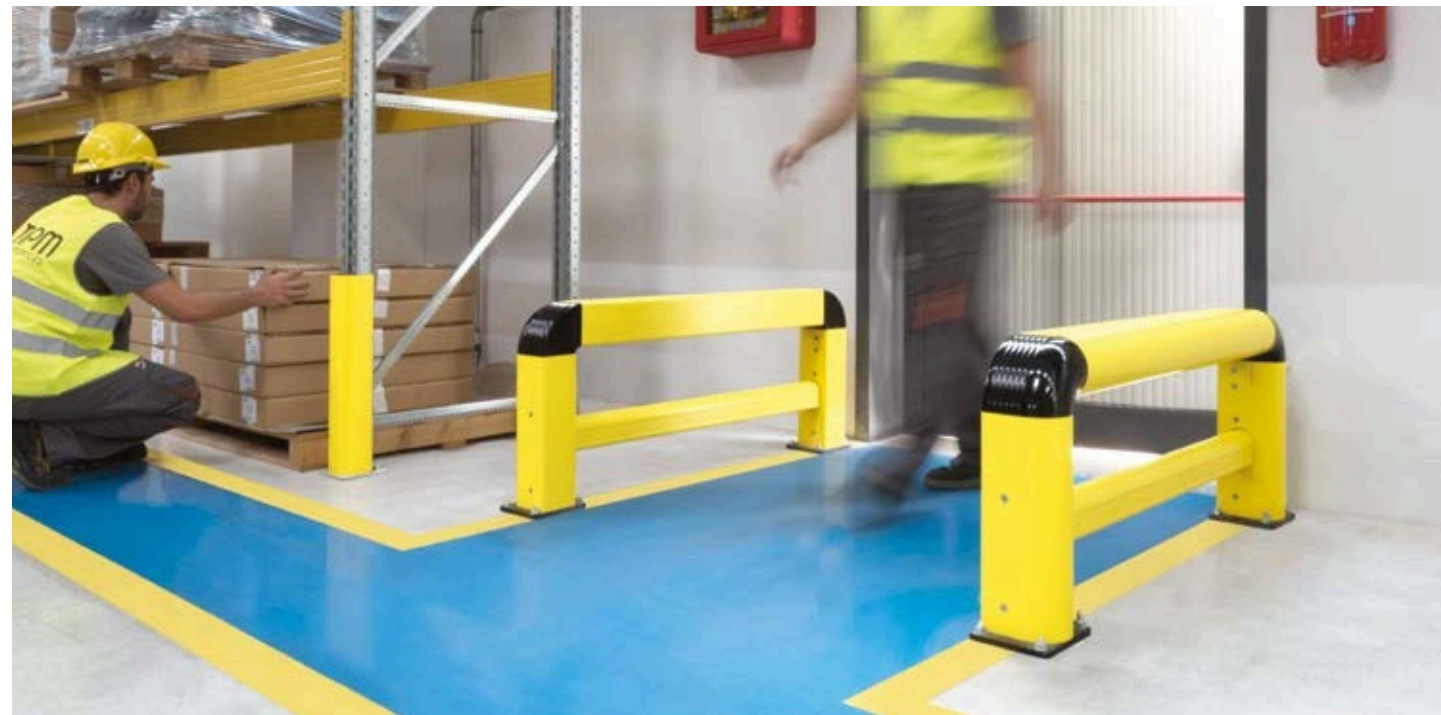

Equipped with accessories

FENCE LINK

DIFFERENT SIZES ON REQUEST

FAST AND EASY TO INSTALL

M12 GALVANISED STEEL

FE LINK 1100x550

Length **1.100 mm**
Packing **unpacked on pallet**
Colour **B M**

Equipped with accessories