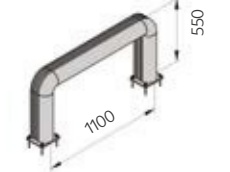

FENCE 90

DIFFERENT SIZES ON REQUEST

FAST AND EASY TO INSTALL

Length Packing Colour
1.100 mm unpacked on pallet
B M

Equipped with accessories

Length Packing Colour
2.400 mm unpacked on pallet
B M

Equipped with accessories

FENCE 150

DIFFERENT SIZES ON REQUEST

FAST AND EASY TO INSTALL

Length Packing Colour
1.100 mm unpacked on pallet
B M

Equipped with accessories

Length Packing Colour
2.400 mm unpacked on pallet
B M

Equipped with accessories