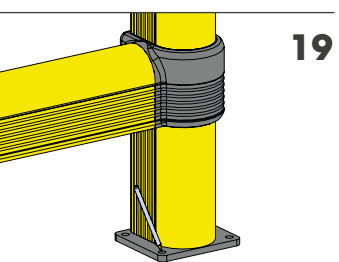

LINK 150/3

ISTRUZIONI DI INSTALLAZIONE
ASSEMBLY INSTRUCTIONS