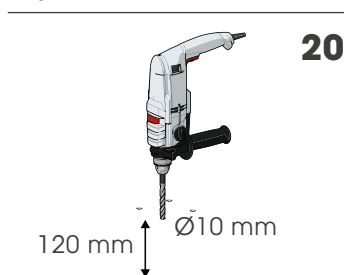

LINK 150/3

ISTRUZIONI DI INSTALLAZIONE
ASSEMBLY INSTRUCTIONS