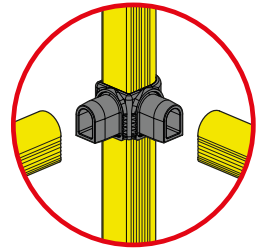

LINK 150/3

BARRIERA DI SICUREZZA REGOLABILE
ADJUSTABLE SAFETY BARRIER

LINK 150/3

ISTRUZIONI DI INSTALLAZIONE
ASSEMBLY INSTRUCTIONS

LINK
CORNER

WARNING

The distance of installation depends on speed and weight of vehicle