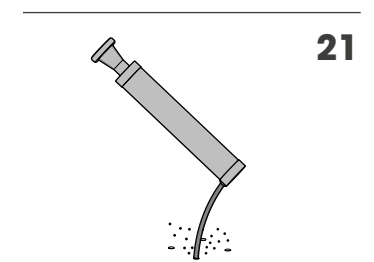

LINK 150/3

ISTRUZIONI DI INSTALLAZIONE
ASSEMBLY INSTRUCTIONS