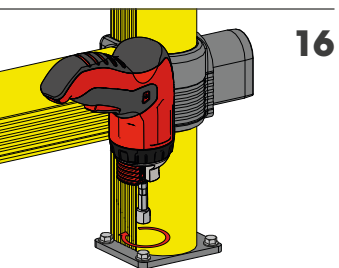

LINK 150/3

ISTRUZIONI DI INSTALLAZIONE
ASSEMBLY INSTRUCTIONS