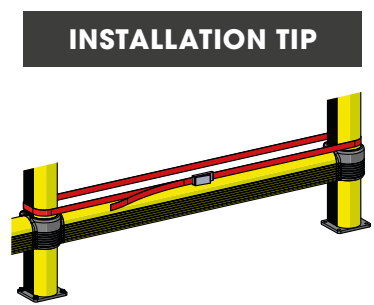

LINK 150/3

ISTRUZIONI DI INSTALLAZIONE
ASSEMBLY INSTRUCTIONS