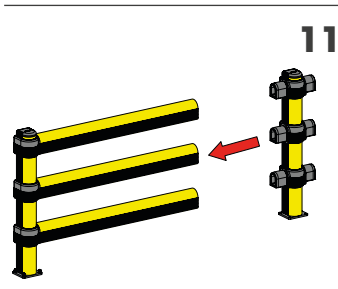

LINK 150/3

ISTRUZIONI DI INSTALLAZIONE
ASSEMBLY INSTRUCTIONS