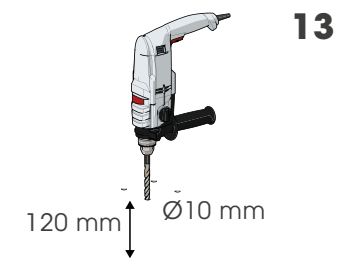

LINK 150/3

ISTRUZIONI DI INSTALLAZIONE
ASSEMBLY INSTRUCTIONS