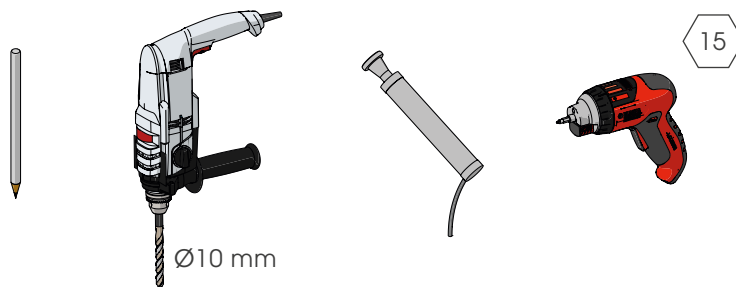

LINK 150/3

BARRIERA DI SICUREZZA REGOLABILE
ADJUSTABLE SAFETY BARRIER

LINK 150/3

ISTRUZIONI DI INSTALLAZIONE
ASSEMBLY INSTRUCTIONS

LINK
CORNER

WARNING

The distance of installation depends on speed and weight of vehicle