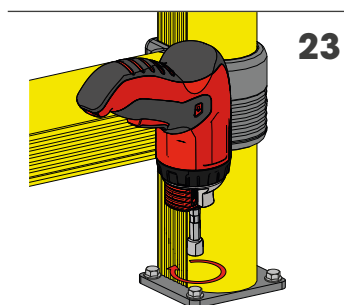

LINK 150/3

ISTRUZIONI DI INSTALLAZIONE
ASSEMBLY INSTRUCTIONS