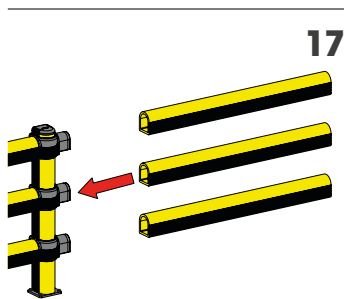

LINK 150/3

ISTRUZIONI DI INSTALLAZIONE
ASSEMBLY INSTRUCTIONS