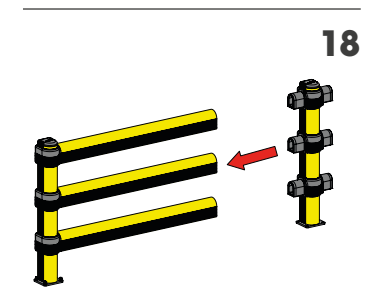

LINK 150/3

ISTRUZIONI DI INSTALLAZIONE
ASSEMBLY INSTRUCTIONS