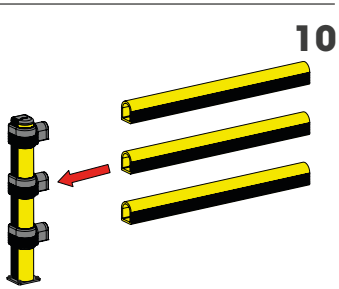

LINK 150/3

ISTRUZIONI DI INSTALLAZIONE
ASSEMBLY INSTRUCTIONS