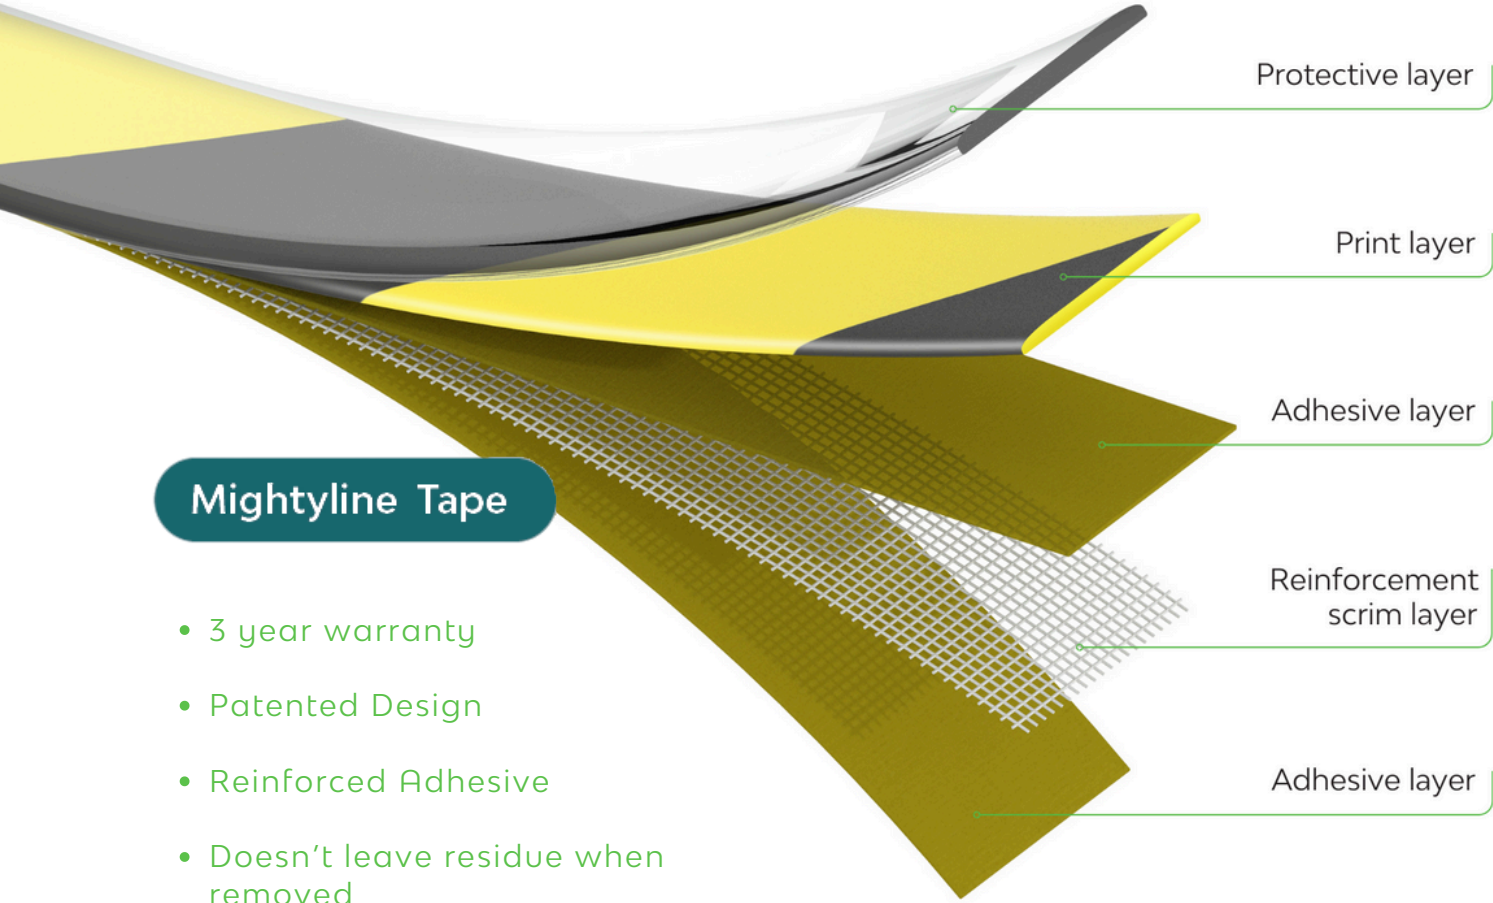

Why Mightyline Tape?