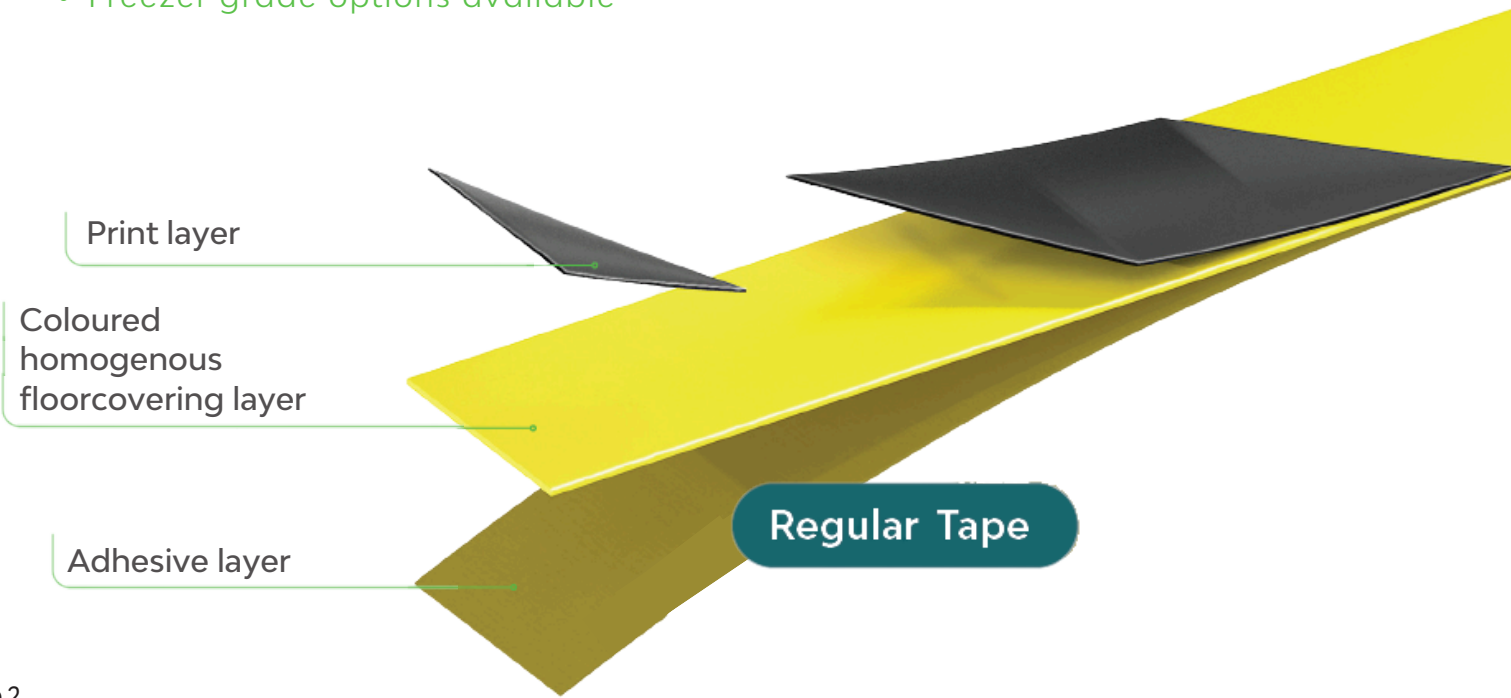

- 3 year warranty
- Patented Design
- Reinforced Adhesive
- Doesn't leave residue when removed
- 7x thicker than standard tapes
- Freezer grade options available

Regular Tape

MIGHTY LINE SOLID COLOR FLOOR TAPE